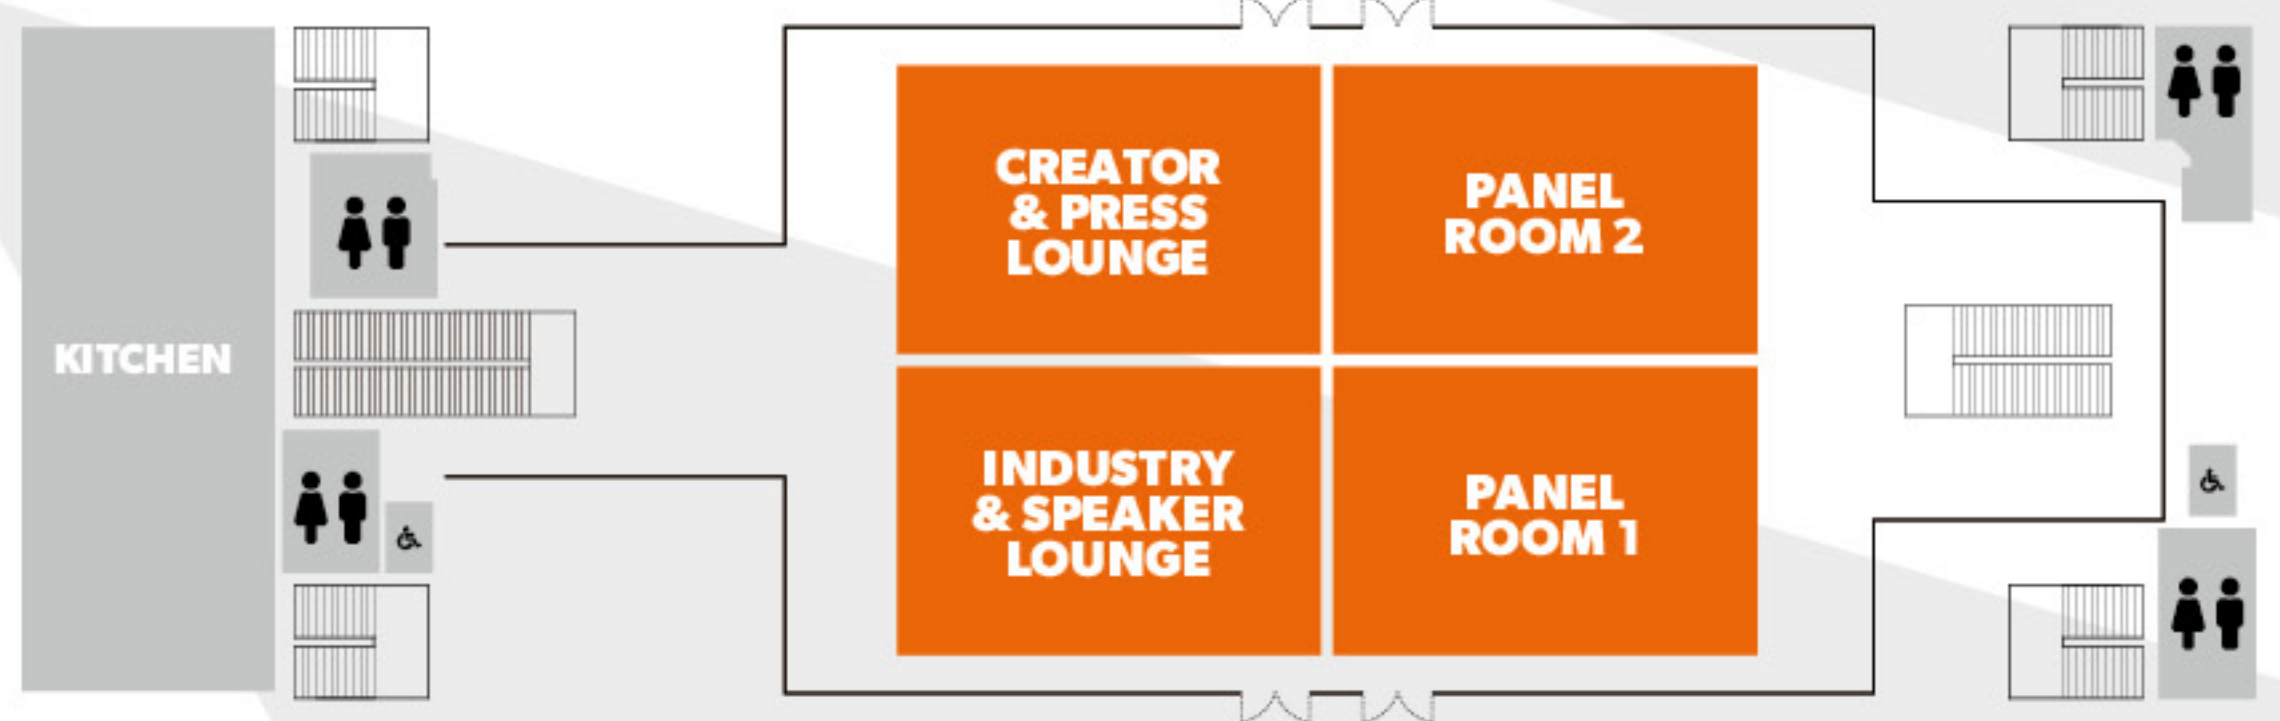

PLATINUM SUITE MAP

26-28
MAY 2023
EXCEL
LONDON
mcmcomiccon.com

VIEW THE LATEST
SCHEDULES, GUESTS,
PANELS & MORE
ON THE APP
SCAN THE QR CODE →

LEVEL 1 TABLE TOP RETAILERS

LEVEL 2 TABLE TOP FAN FOCUS

LEVEL 3 PLATINUM ROOM

LOCATOR MAP